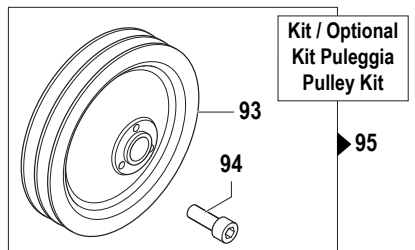

APS Series

Pompe a Membrana - Diaphragm Pumps

APS 51 - APS 61 - APS 71

550 RPM

Pompa Base
Standard Pump

Albero Passante 1 1/8 M-M
1 1/8 M-M Throughshaft