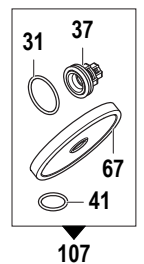

APS Series

Pompe a Membrana - Diaphragm Pumps

APS 51 - APS 61 - APS 71

550 RPM

Pompa Base
Standard Pump

Albero Passante 1 1/8 M-M
1 1/8 M-M Throughshaft