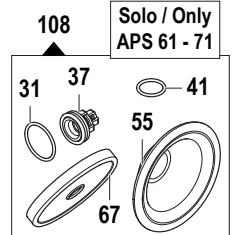

APS Series

Pompe a Membrana - Diaphragm Pumps

APS 51 - APS 61 - APS 71

550 RPM

Pompa Base
Standard Pump

Albero Passante 1 1/8 M-M
1 1/8 M-M Throughshaft