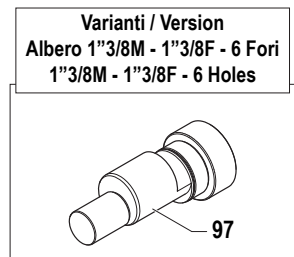

APS Series

Pompe a Membrana - Diaphragm Pumps

APS 51 - APS 61 - APS 71

550 RPM

Pompa Base
Standard Pump

Albero Passante 1 1/8 M-M
1 1/8 M-M Throughshaft