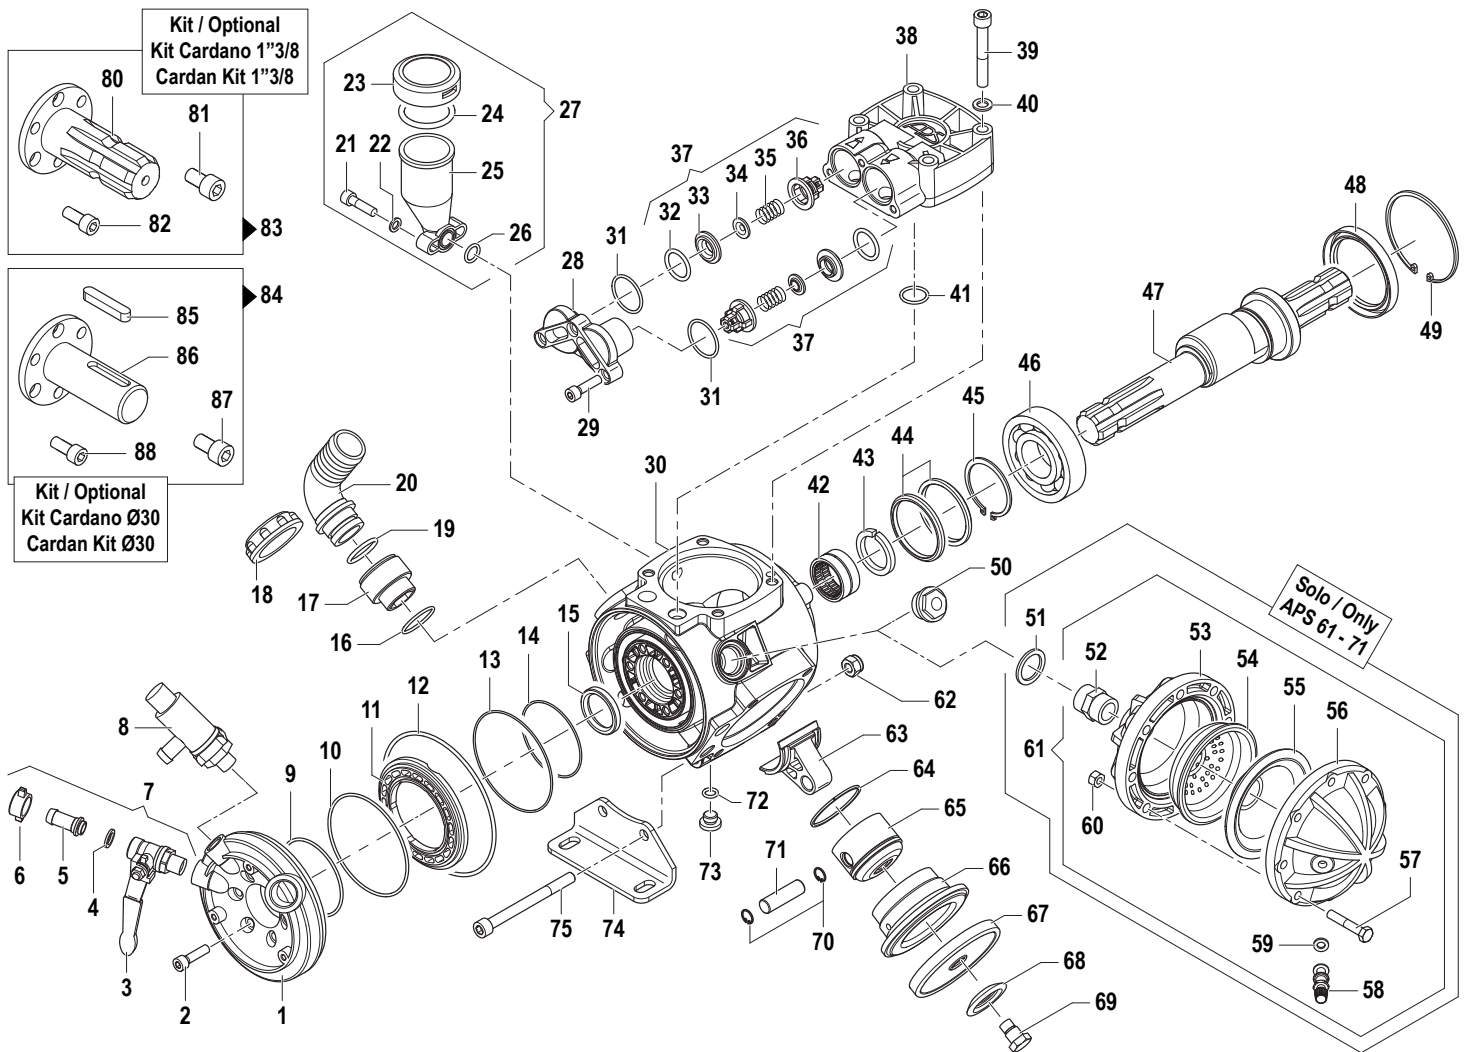

APS Series

Pompe a Membrana - Diaphragm Pumps

APS 51 - APS 61 - APS 71

550 RPM

Pompa Base
Standard Pump

Albero Passante 1 1/8 M-M
1 1/8 M-M Throughshaft