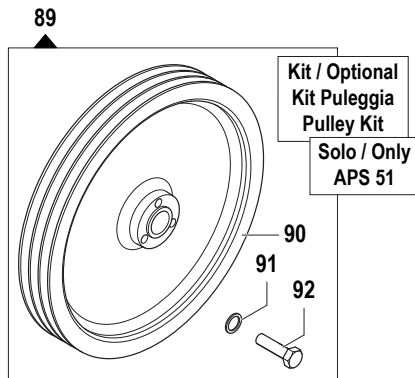

APS Series

Pompe a Membrana - Diaphragm Pumps

APS 51 - APS 61 - APS 71

550 RPM

Pompa Base
Standard Pump

Albero Passante 1 1/8 M-M
1 1/8 M-M Throughshaft